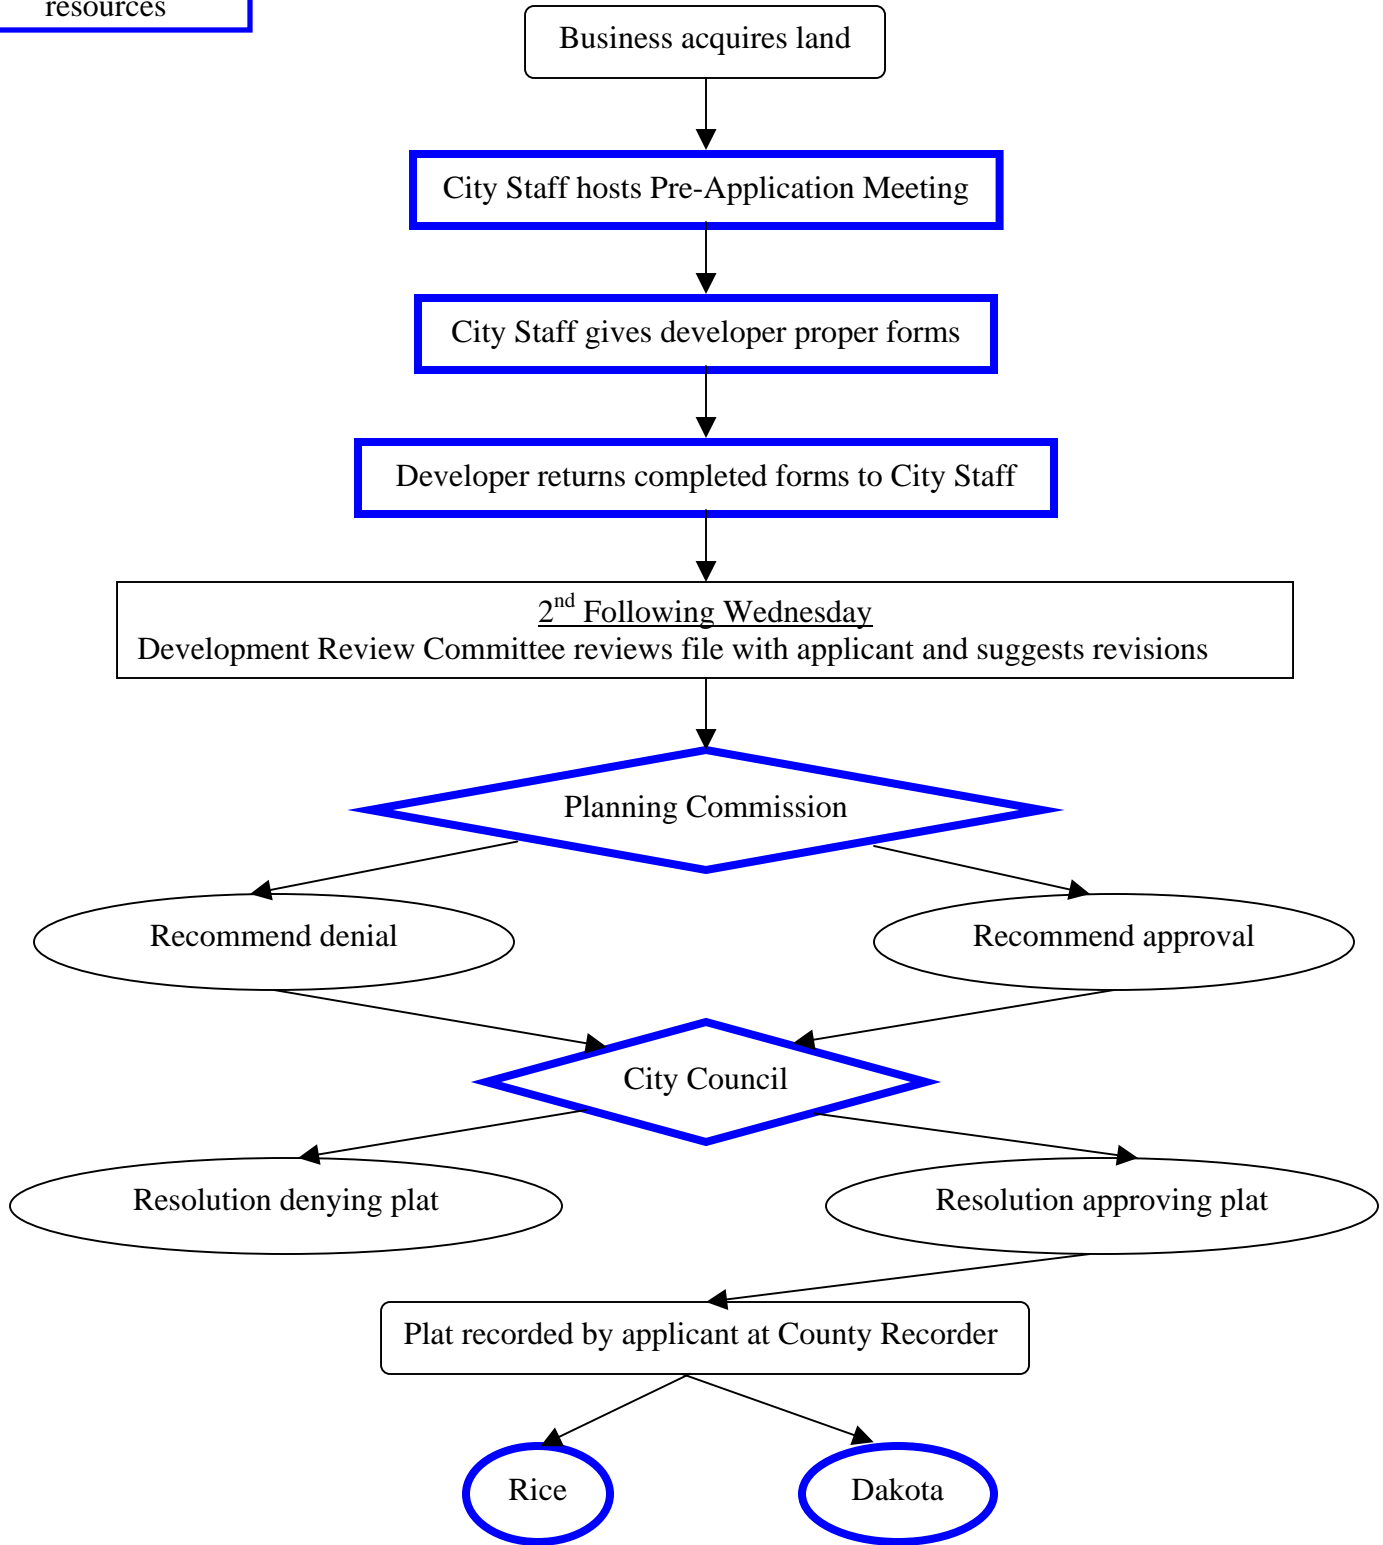

Click highlighted shapes for forms, contact information, and other additional resources

Platting Approval Process

Still need to find land?

For more information about the platting process please call the City Planner (507) 645-3056