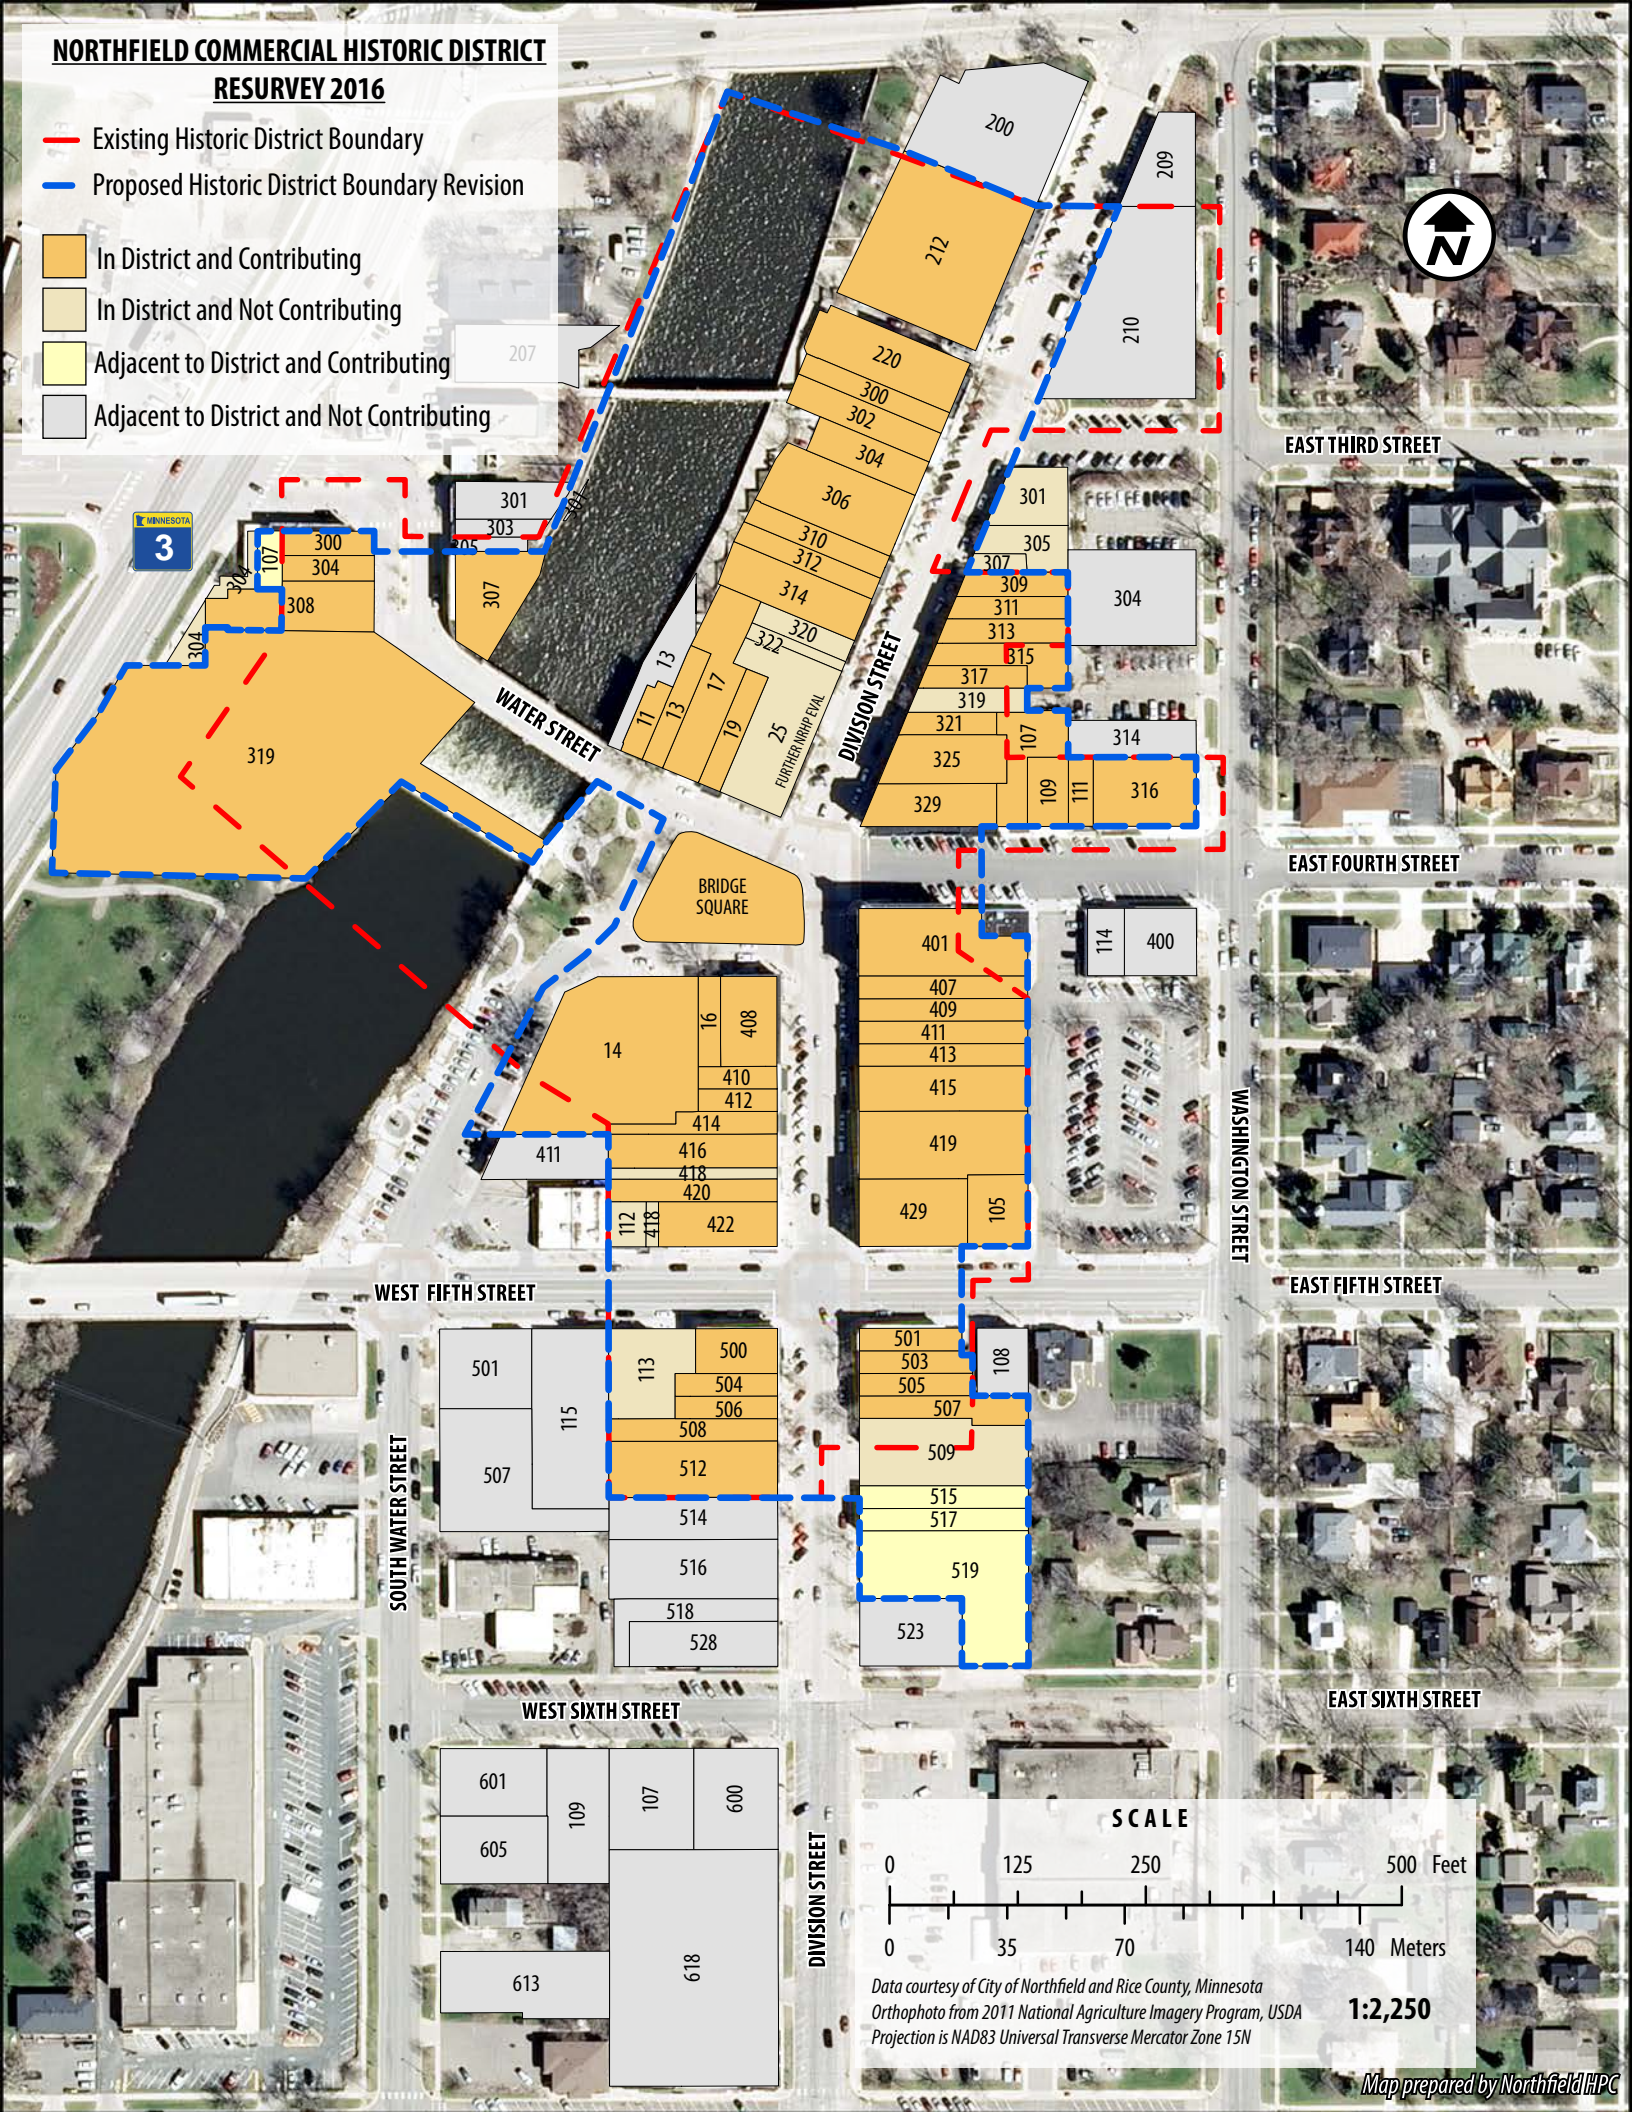

NORTHFIELD COMMERCIAL HISTORIC DISTRICT

RESURVEY 2016

- Existing Historic District Boundary
- Proposed Historic District Boundary Revision
- In District and Contributing
- In District and Not Contributing
- Adjacent to District and Contributing
- Adjacent to District and Not Contributing

EAST THIRD STREET

EAST FOURTH STREET

EAST FIFTH STREET

EAST SIXTH STREET

WEST FIFTH STREET

WEST SIXTH STREET

DIVISION STREET

SOUTH WATER STREET

WASHINGTON STREET

SCALE

Data courtesy of City of Northfield and Rice County, Minnesota
Orthophoto from 2011 National Agriculture Imagery Program, USDA
Projection is NAD83 Universal Transverse Mercator Zone 15N

1:2,250

Map prepared by Northfield HPC